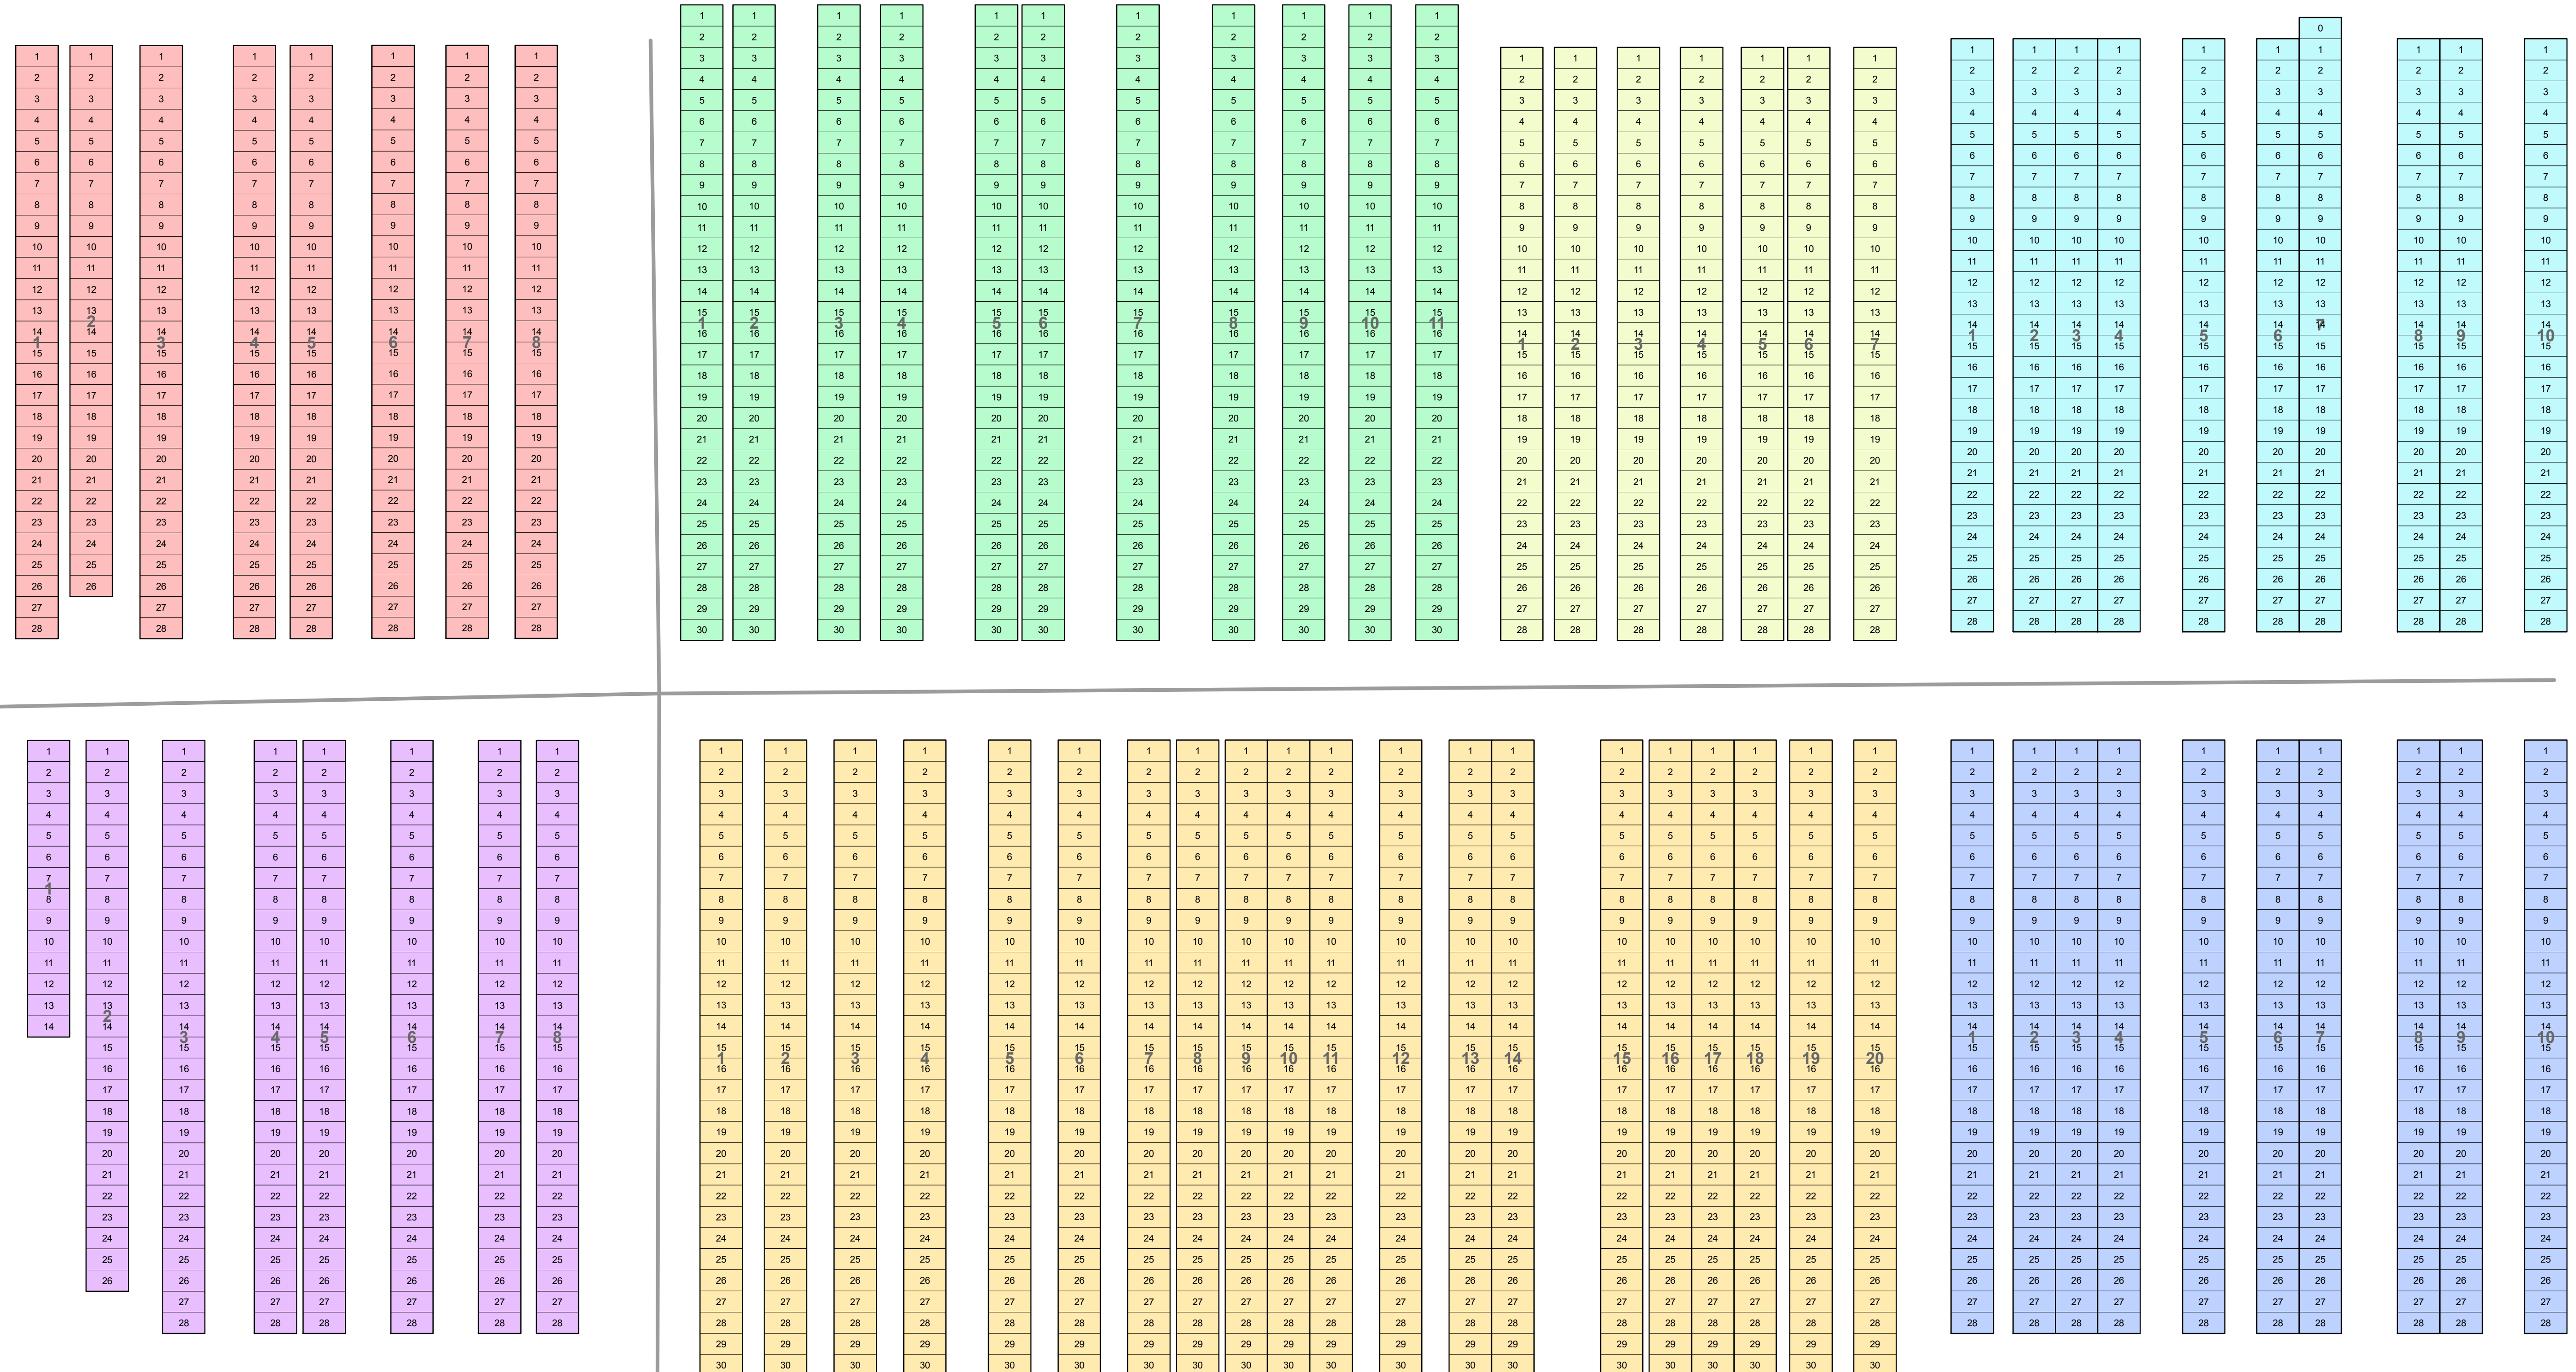

Evergreen Cemetery

Eufaula, Oklahoma

LOCATION

DIRECTIONS

Drive south of downtown Eufaula along Main Street (US 69B) to SR 9. Proceed 1.0 miles along SR 9 and turn left (east) upon E1210 Road. After nearly 0.3 miles, go left (north) on Dabbs Road. The main cemetery entrance is 0.9 miles away.

MAP LEGEND

Cemetery Plots

Most of the Plots are 7 1/2 feet by 4 1/4 feet.

Blocks

Plots are grouped into Blocks. Blocks appear on the map as long rectangles in a north-south orientation.

Sections

Blocks are grouped into Sections, the largest subdivisions of the Cemetery.

ENTRANCE

MAIN

DABBS ROAD

to
9
 1.2 mi